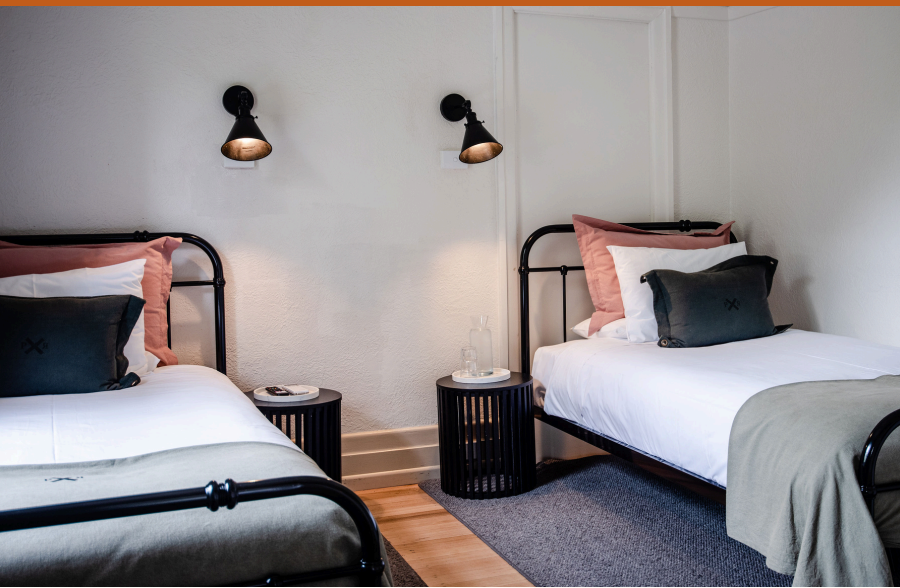

ACCOMMODATION

CHOOSE YOUR ROOM

We offer 20 ensuite rooms & 10 intimate solo rooms with shared bathroom facilities

When booking more than 5 rooms we can offer a 15% discount per room for you and your guests when booking direct.

Twin Share